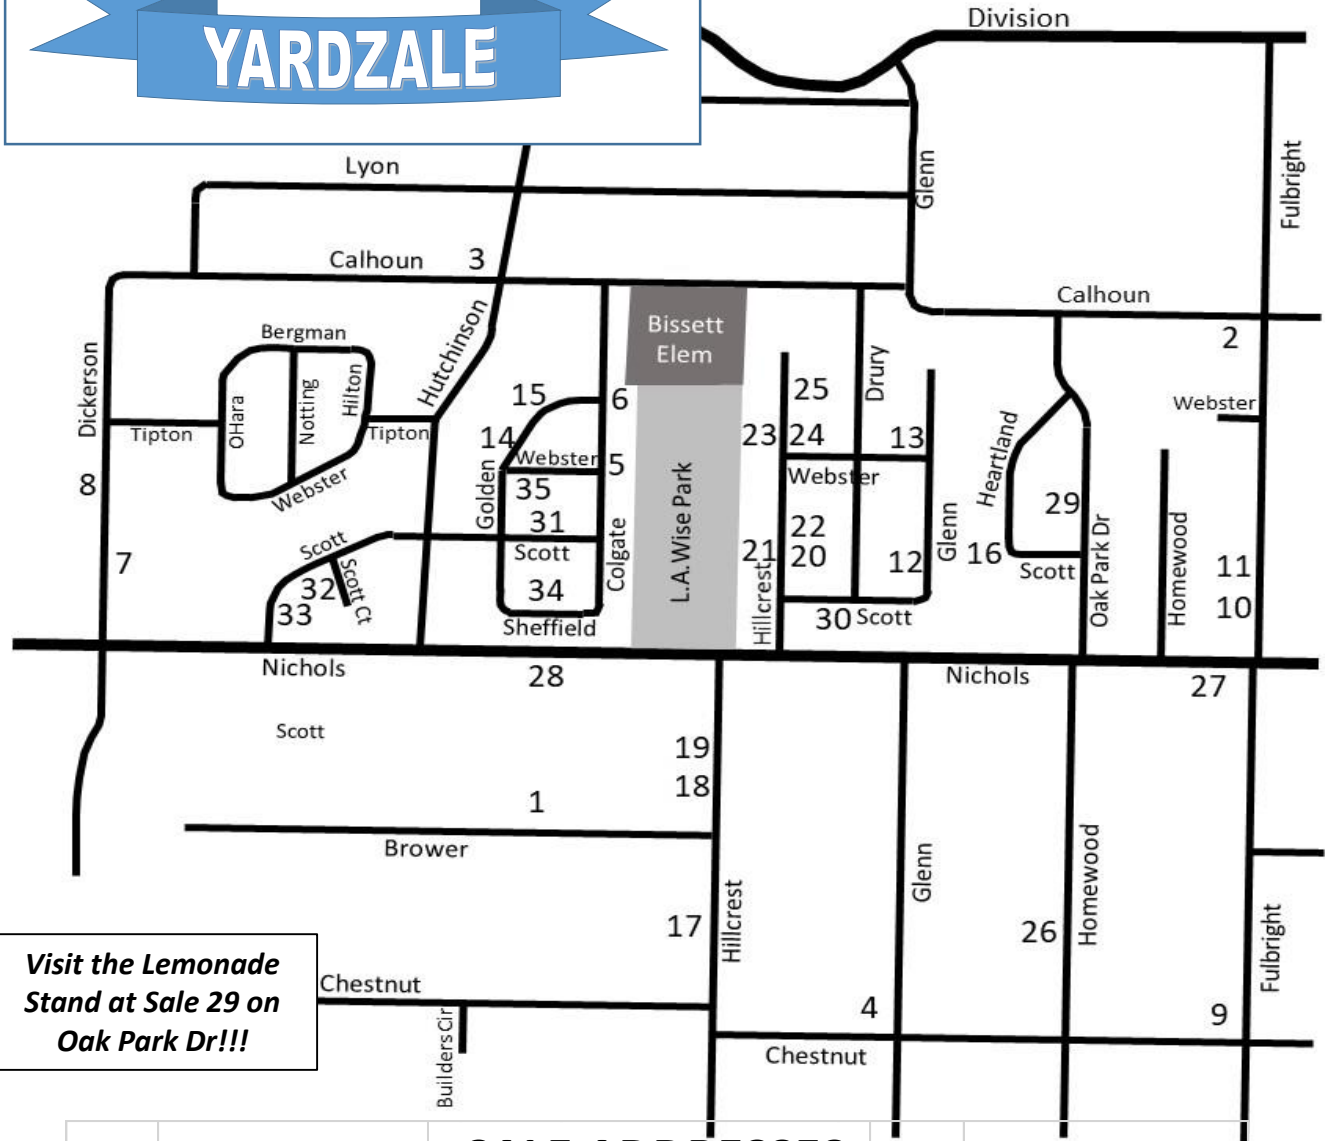

CRUZE OUR STREETS FOR THE
BISSETT
NEIGHBORHOOD-WIDE
YARDZALE

SATURDAY, JULY 21
8 AM – 2 PM

Directions: Head east on Nichols from West Bypass
or, Head West on Nichols from Kansas Expressway

Visit the Lemonade Stand at Sale 29 on Oak Park Dr!!!

SALE ADDRESSES

| Num. | Address | Num. | Address | Num. | Address |
|------|------------------|------|------------------|------|------------------|
| 1 | 3055 W Brower | 13 | 1205 N Glenn | 25 | 1222 N Hillcrest |
| 2 | 2716 W. Calhoun | 14 | 1133 N Golden | 26 | 739 N Homewood |
| 3 | 3105 W Calhoun | 15 | 1151 N Golden | 27 | 2724 W Nichols |
| 4 | 2905 W Chestnut | 16 | 1101 N Heartland | 28 | 3044 W Nichols |
| 5 | 1126 N Colgate | 17 | 727 N Hillcrest | 29 | 1113 N Oak Park |
| 6 | 1210 N Colgate | 18 | 819 N Hillcrest | 30 | 2924 W Scott |
| 7 | 1008 N Dickerson | 19 | 825 N Hillcrest | 31 | 3103 W Scott |
| 8 | 1117 N Dickerson | 20 | 1130 N Hillcrest | 32 | 3234 W Scott |
| 9 | 701 N Fulbright | 21 | 1135 N Hillcrest | 33 | 3240 W Scott |
| 10 | 1023 N Fulbright | 22 | 1138 N Hillcrest | 34 | 3063 W Sheffield |
| 11 | 1101 N Fulbright | 23 | 1207 N Hillcrest | 35 | 3110 W Webster |
| 12 | 1115 N Glenn | 24 | 1208 N Hillcrest | | |