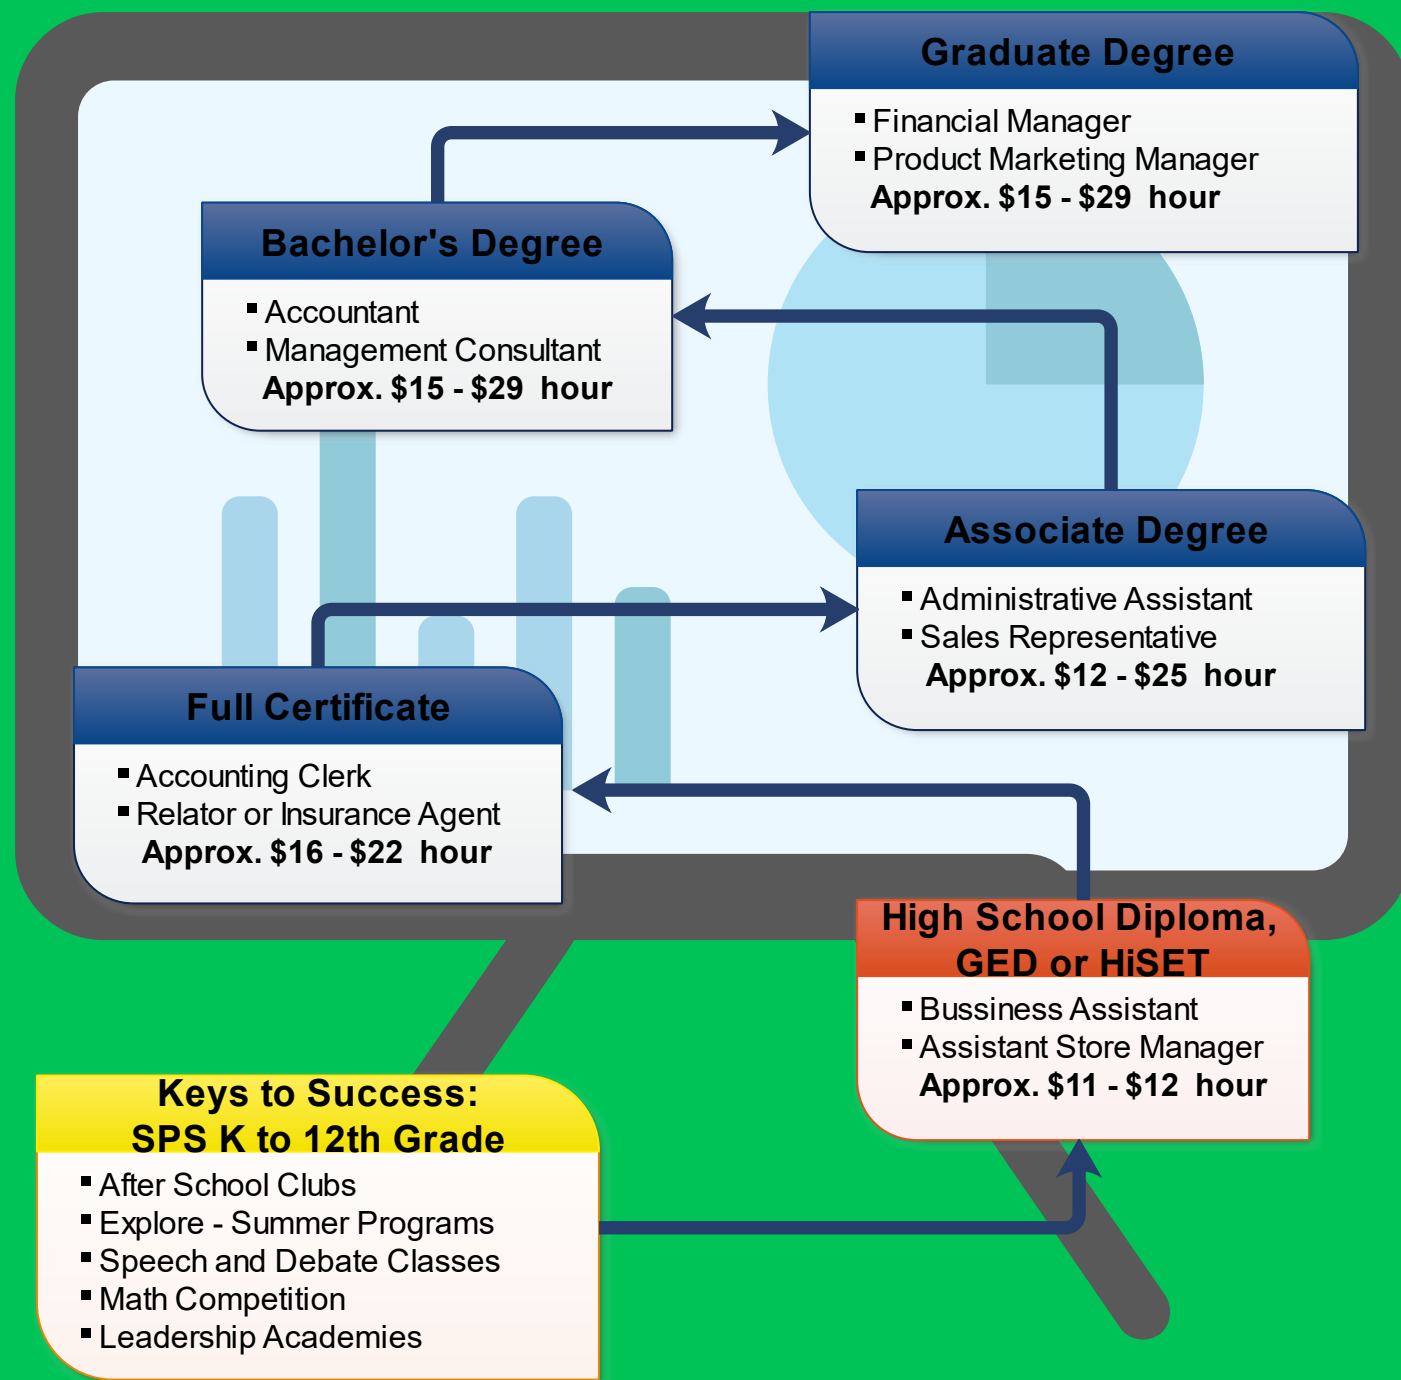

Business & Entrepreneurship Careers Job Pathway Map

Springfield, MO 2020

Springfield Area Resources

**Keys to Success
SPS K to 12th Grade**

- Aspire, MO Job Center
- GOCAPS
- SPS After School Programs
- SPS Explore Summer Programs
- Head Start/Early Head Start
- Parents as Teachers

**High School Diploma,
GED or HiSet**

- Goodwill Excel Center
- Springfield Public Schools
- SPS Recovery Program
- SRC Apprenticeships
- OTC Middle College

**Full Certificate
or Degree Program**

- Missouri State University
- Ozarks Technical Community College
- Fast Track Workforce Incentive Grant
- SkillUP/MO Job Center
- Change One Thousand
- Jobs for Life

Springfield, MO 2020