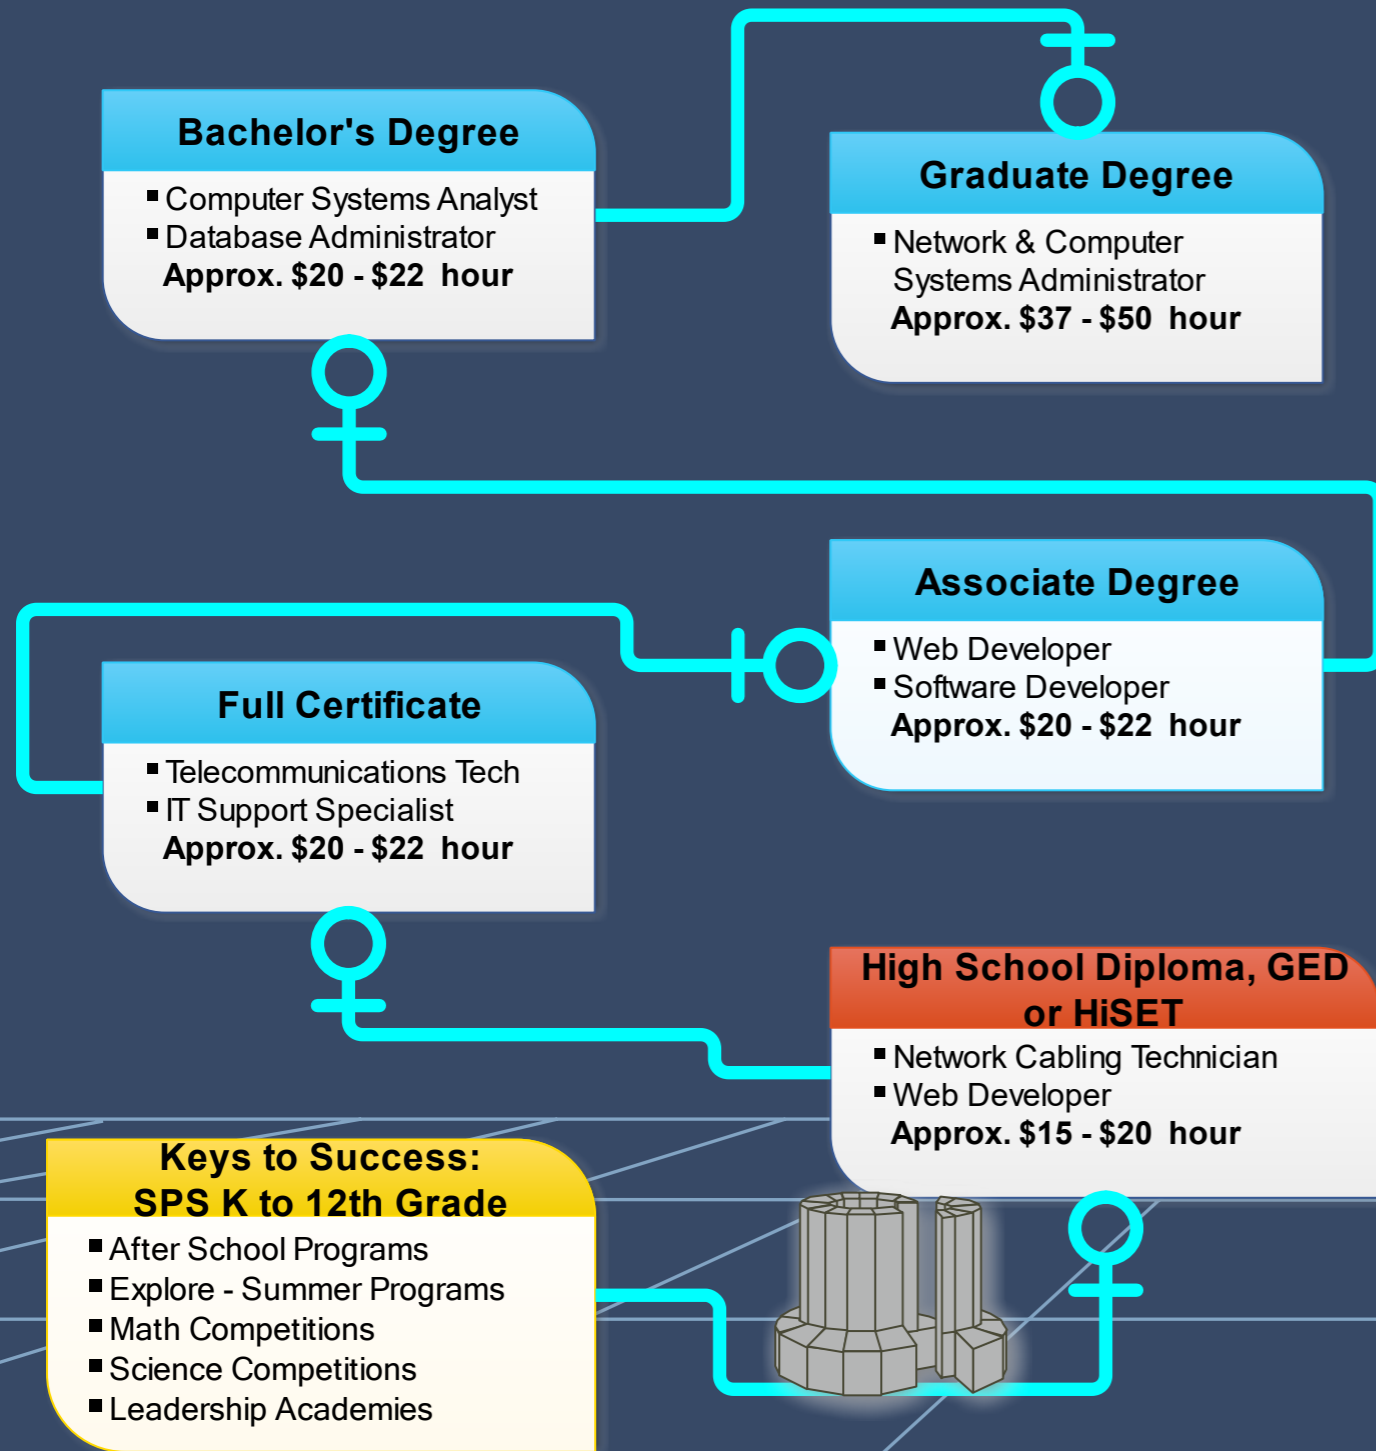

Information Technology & Software Solutions Careers

Job Pathway Map

Springfield, MO 2020

Springfield Area Resources

Keys to Success SPS K to 12th Grade	High School Diploma, GED or HiSet	Full Certificate or Degree Program
<ul style="list-style-type: none"> Aspire, MO Job Center GOCAPS SPS After School Programs SPS Explore Summer Programs Head Start/Early Head Start Parents as Teachers 	<ul style="list-style-type: none"> Goodwill Excel Center Springfield Public Schools SPS Recovery Program SRC Apprenticeships OTC Middle College 	<ul style="list-style-type: none"> Missouri State University Ozarks Technical Community College Fast Track Workforce Incentive Grant The Geek Foundation SkillUP/MO Job Center Change One Thousand Jobs for Life

Springfield, MO Cost of Living

Approx. Estimates per month

- Mortgage:** \$760 (\$136,700 avg. home cost/15 year fixed loan)
- Rent:** \$581 - \$1,203 (1 - 4 bedroom apartment)
- Utilities:** \$154 (electric, gas, etc.)
- Food:** \$269 per female, \$317 per male, \$1,112 for a family of 4
- Health:** \$108 health insurance premium
- Childcare:** \$697.50
- Transportation:** \$255 commute expenses (gas, mileage, etc.), \$95 auto insurance
- Phone:** \$80

Springfield, MO 2020