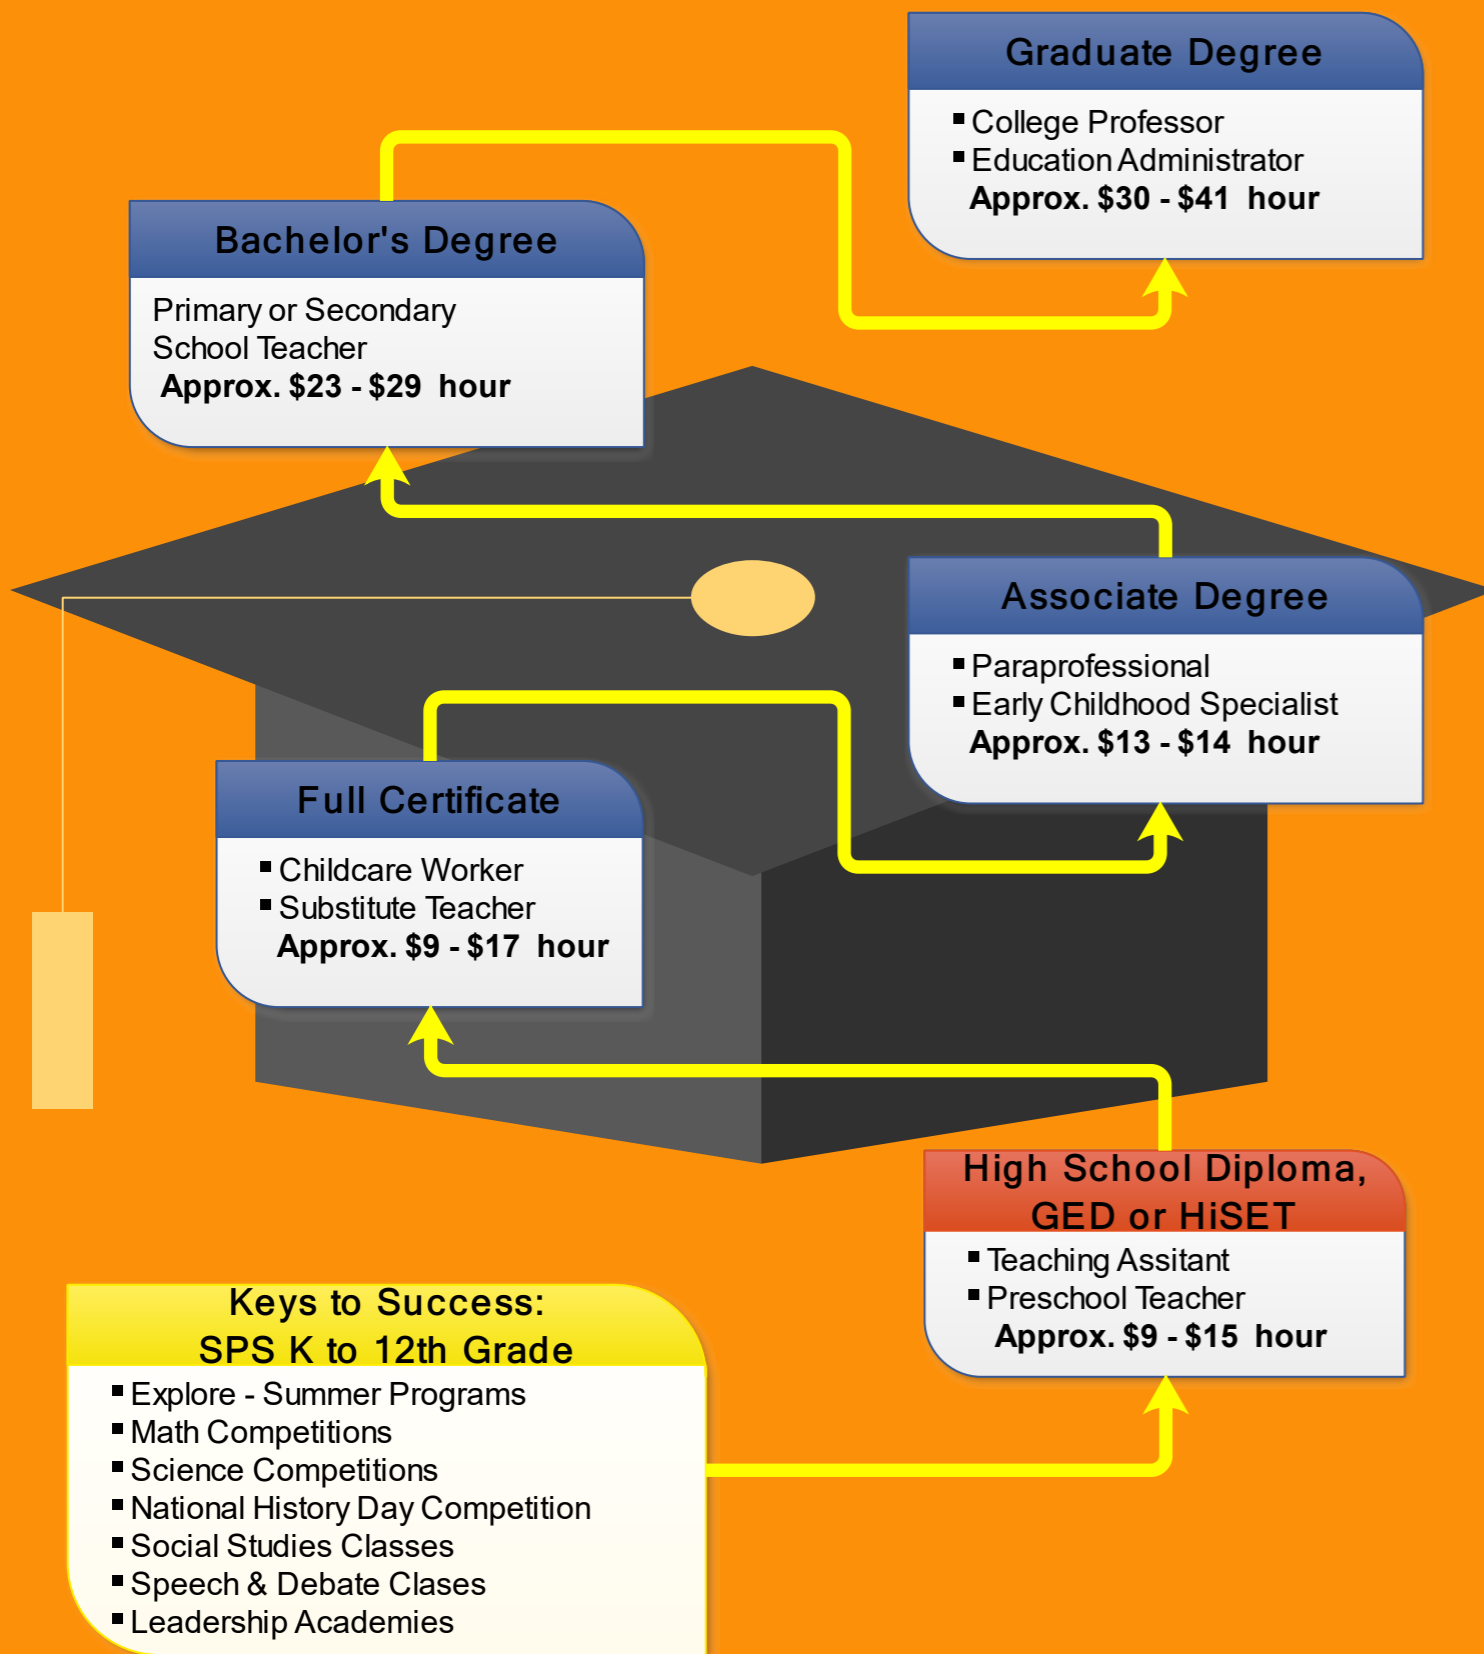

Teaching & Education Careers Job Pathway Map

Springfield, MO 2020

Springfield Area Resources

<p>Keys to Success SPS K to 12th Grade</p> <ul style="list-style-type: none"> Aspire, MO Job Center GOCAPS SPS After School Programs SPS Explore Summer Programs Head Start/Early Head Start Parents as Teachers 	<p>High School Diploma, GED or HiSet</p> <ul style="list-style-type: none"> Goodwill Excel Center Springfield Public Schools SPS Recovery Program SRC Apprenticeships OTC Middle College 	<p>Full Certificate or Degree Program</p> <ul style="list-style-type: none"> Missouri State University Ozarks Technical Community College Fast Track Workforce Incentive Grant SkillUP/MO Job Center Change One Thousand Jobs for Life
---	--	---

Springfield, MO Cost of Living Approx. Estimates per month

- Mortgage:** \$760 (\$136,700 avg. home cost/15 year fixed loan)
- Rent:** \$581 - \$1,203 (1 - 4 bedroom apartment)
- Utilities:** \$154 (electric, gas, etc.)
- Food:** \$269 per female, \$317 per male, \$1,112 for a family of 4
- Health:** \$108 health insurance premium
- Chidcare:** \$697.50
- Transportation:** \$255 commute expenses (gas, mileage, etc.), \$95 auto insurance
- Phone:** \$80

Springfield, MO 2020